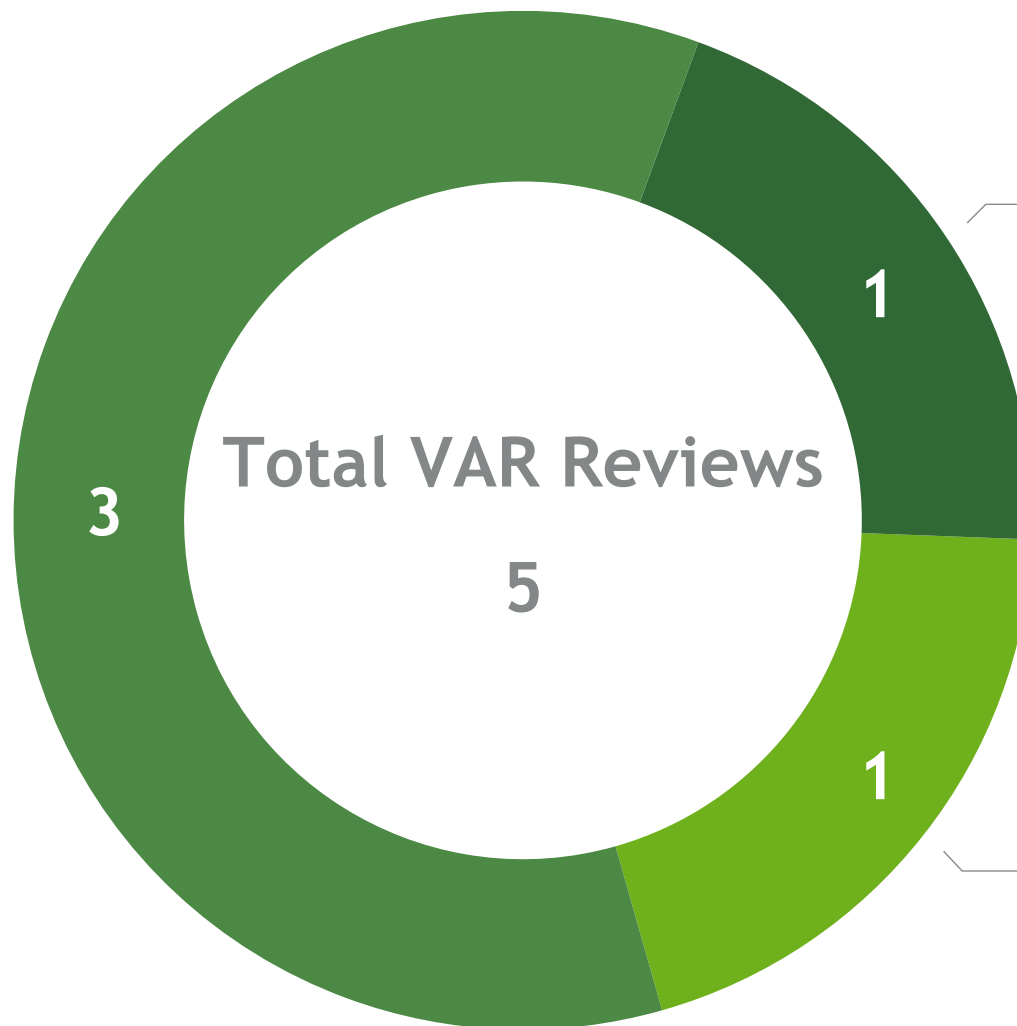

COMPARISON: VAR REVIEWS (TOPICS)

GOAL
60 %

PAI
20 %

DRC
20 %