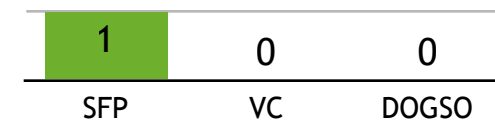

# COMPARISON: VAR REVIEWS (TOPICS)

GOAL  
60 %

PAI  
20 %

DRC  
20 %