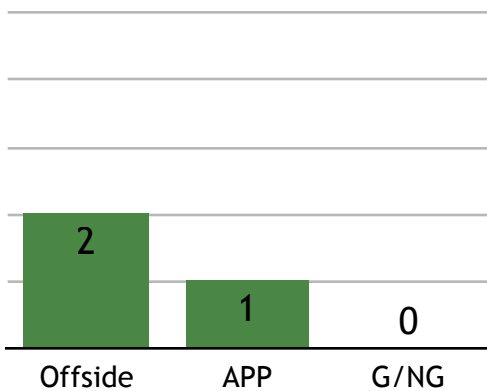

# COMPARISON: VAR REVIEWS (OFR/OVAR)

Matches	9
VAR Reviews	5
Intervention/Match	0,55
Factual Decisions	1
OFR	4

REFEREE FOLLOWS OFR  
RECOMMENDATION TO CHANGE?

Changed (CD)	3
Maintained (MD)	1

# COMPARISON: VAR REVIEWS (TOPICS)

GOAL  
60 %

PAI  
20 %

DRC  
20 %