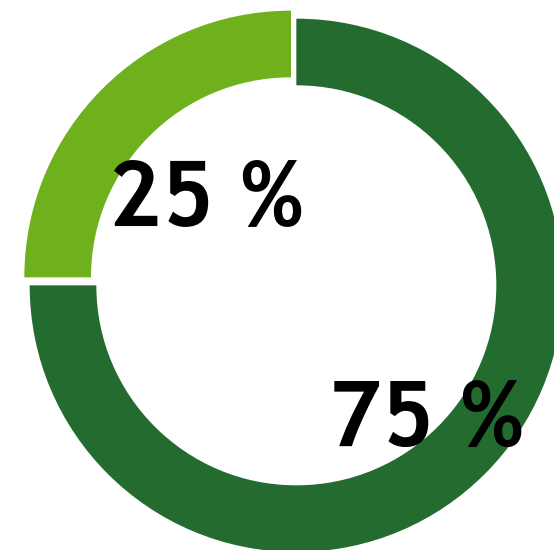

# COMPARISON: VAR REVIEWS (OFR/OVAR)

Matches	9
VAR Reviews	5
Intervention/Match	0,55
Factual Decisions	1
OFR	4

REFEREE FOLLOWS OFR  
RECOMMENDATION TO CHANGE?

Changed (CD)	3
Maintained (MD)	1