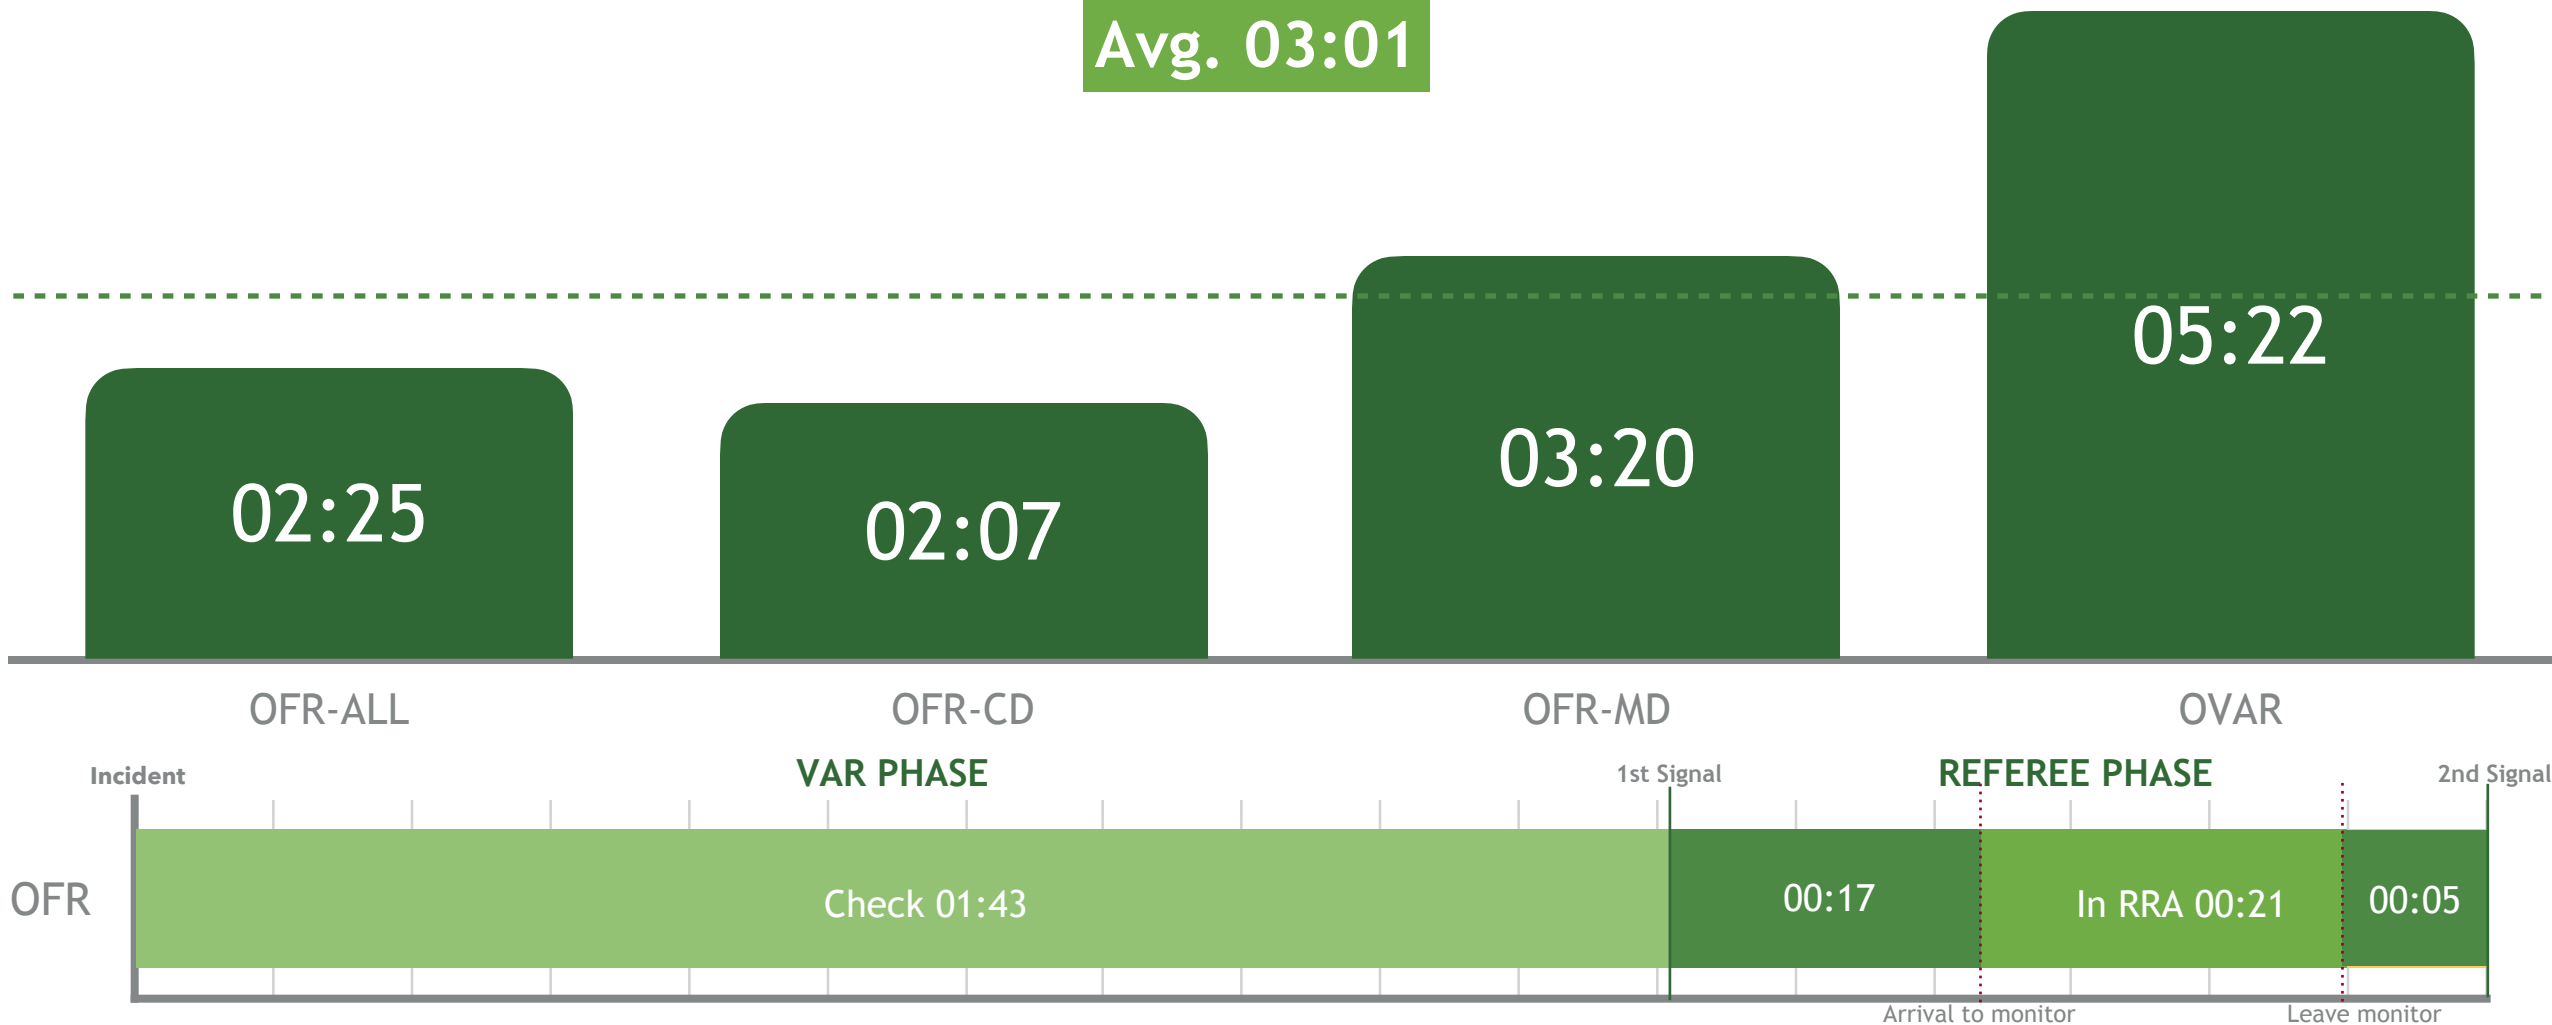

TIME ANALYSIS: VAR REVIEWS Duration Avg.

Avg. 03:01