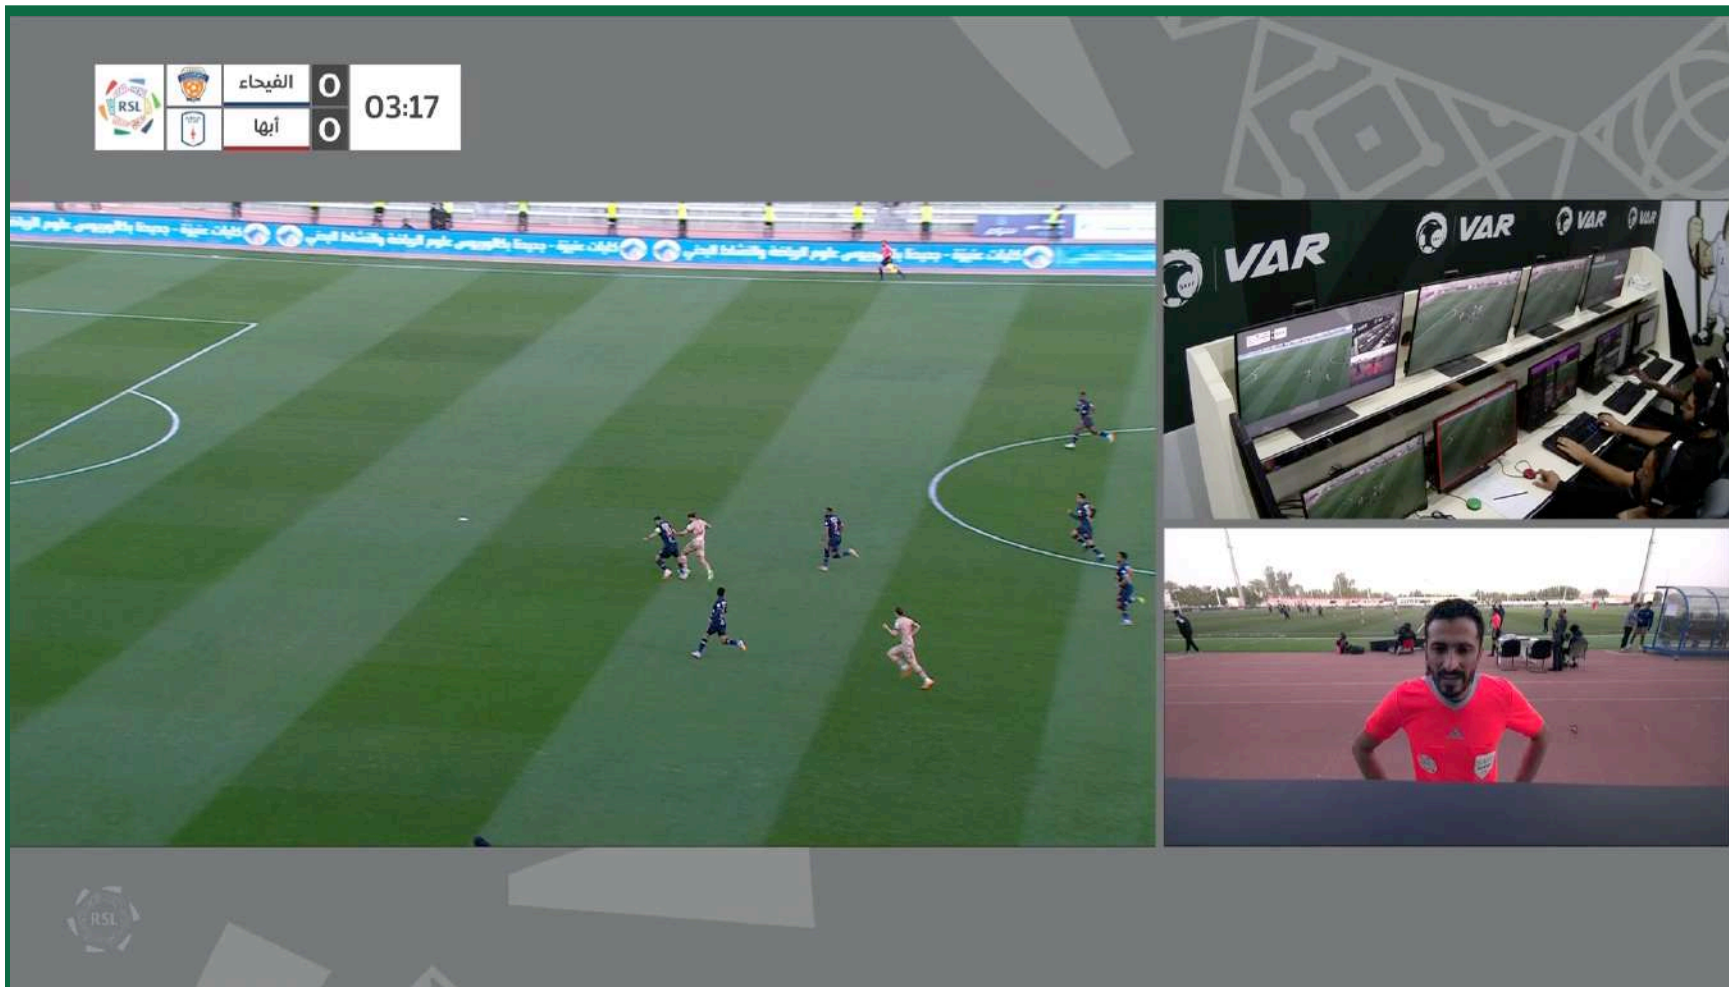

R-21-FAYHA-ABHA-DRC-DOGSO-OFR-CD

CLIP