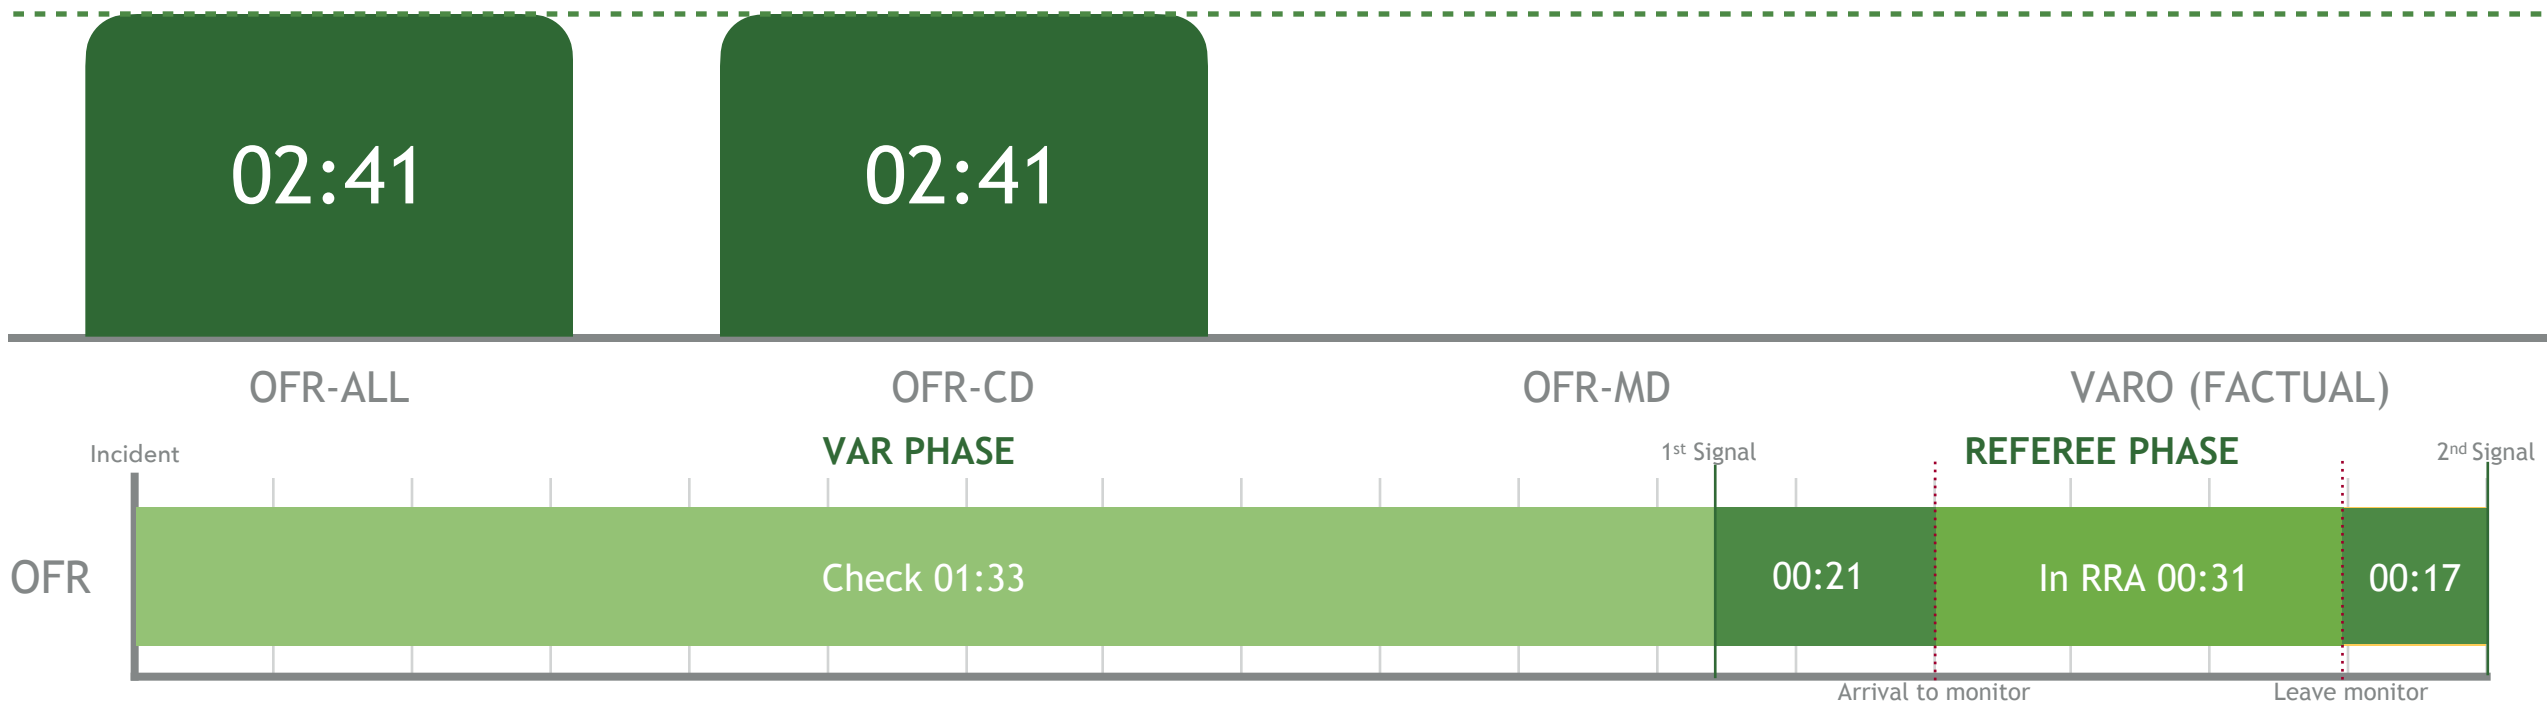

REFEREE FOLLOWS OFR
RECOMMENDATION TO CHANGE?

Changed (CD)	10
Maintained (MD)	0

VAR REVIEWS (TOPICS)

GOAL
30 %

DRC
20 %

PAI
50 %

TIME ANALYSIS: VAR REVIEWS Duration Avg.

Avg. 02:41

VAR Checking Possible Penalty Foul

The image is a composite of three parts. The top-left part shows a football match in progress on a green field. A player in a black jersey with the number 26 is in the center, surrounded by players in red and black and yellow striped jerseys. A goal is visible on the left. The top-right part shows a VAR control room with several monitors displaying the match scene. The bottom-right part shows a close-up of a VAR official wearing a light blue shirt and a headset, looking at a monitor.

R-21-ITTIHAD-WEHDA-PAI-IUA-VAR-OFR-CD-2

CLIP

The image displays a VAR review interface. At the top left, a scoreboard shows Al-Ittihad (الاتحاد) with 0 goals and Al-Wahda (الوحدة) with 1 goal. The match time is 08:48, with a +6 minute stoppage. Below the scoreboard, a VAR box indicates "Checking Possible Penalty Foul". The main area is split into two panels: the left panel shows a live-action shot of a player in a red kit (Al-Ittihad) fouling a player in a black and yellow kit (Al-Wahda) near the penalty area; the right panel shows the VAR room with multiple monitors displaying the play and a VAR official looking at a monitor.