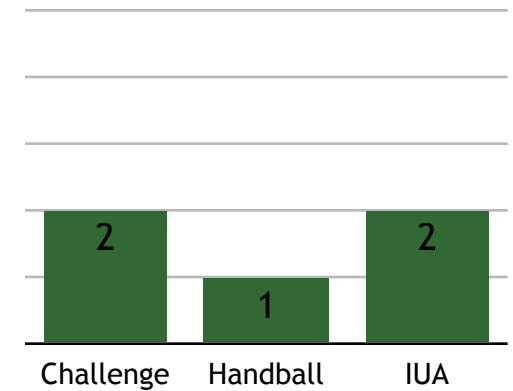

REFEREE FOLLOWS OFR
RECOMMENDATION TO CHANGE?

Changed (CD)	10
Maintained (MD)	0

VAR REVIEWS (TOPICS)

GOAL
30 %

DRC
20 %

PAI
50 %

TIME ANALYSIS: VAR REVIEWS Duration Avg.

Avg. 02:41