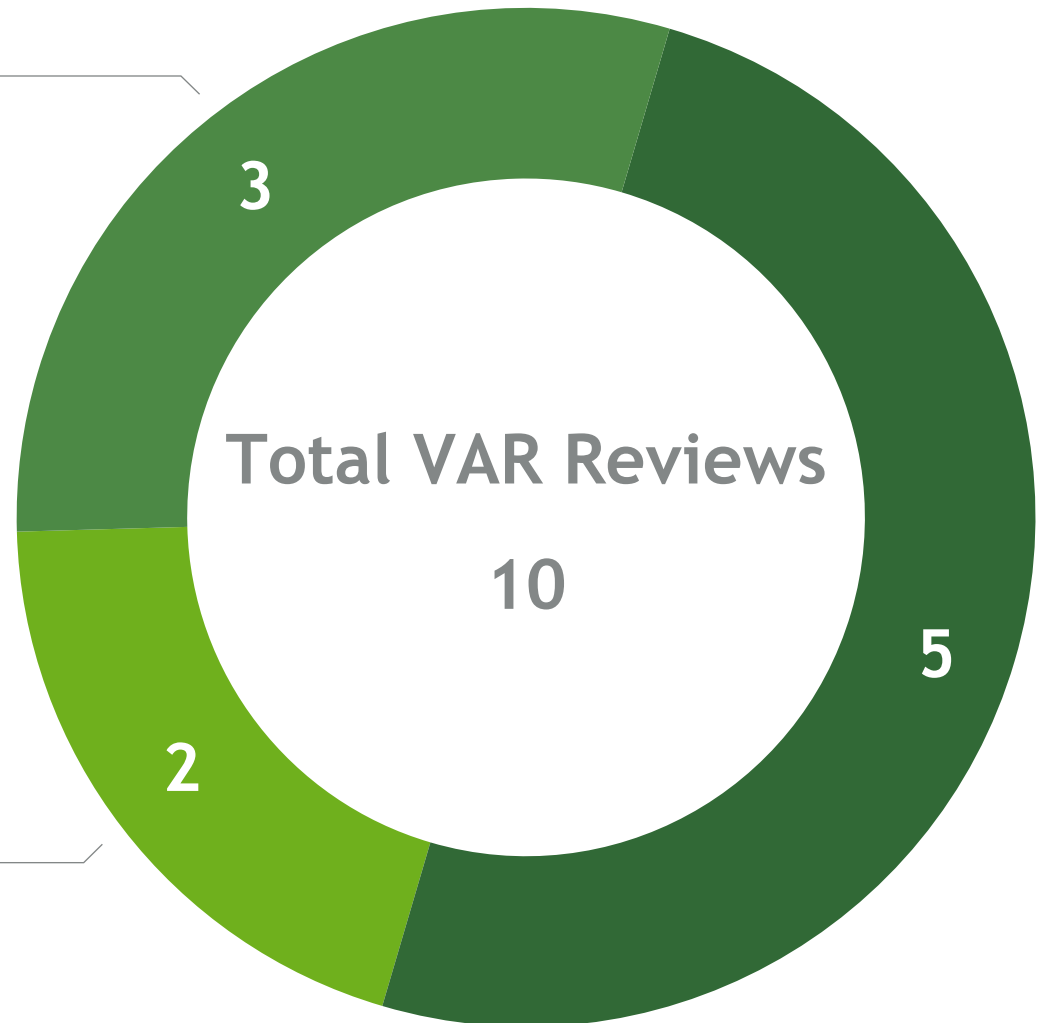

REFEREE FOLLOWS OFR
RECOMMENDATION TO CHANGE?

Changed (CD)	10
Maintained (MD)	0

VAR REVIEWS (TOPICS)

GOAL
30 %

DRC
20 %

PAI
50 %

TIME ANALYSIS: VAR REVIEWS Duration Avg.

Avg. 02:41

R-21-ITTIHAD-WEHDA-PAI-IUA-VAR-OFR-CD-2

CLIP

The image displays a VAR review interface. At the top left, a scoreboard shows Al-Ittihad (الاتحاد) with 0 goals and Al-Wahda (الوحدة) with 1 goal. The match time is 08:48, with a +6 minute stoppage. Below the scoreboard, a VAR box indicates "Checking Possible Penalty Foul". The main area is split into two panels: the left panel shows a live-action shot of a player in a red kit (Al-Ittihad) fouling a player in a black and yellow kit (Al-Wahda) near the penalty area; the right panel shows the VAR room with multiple monitors displaying the play and a VAR official looking at a monitor.