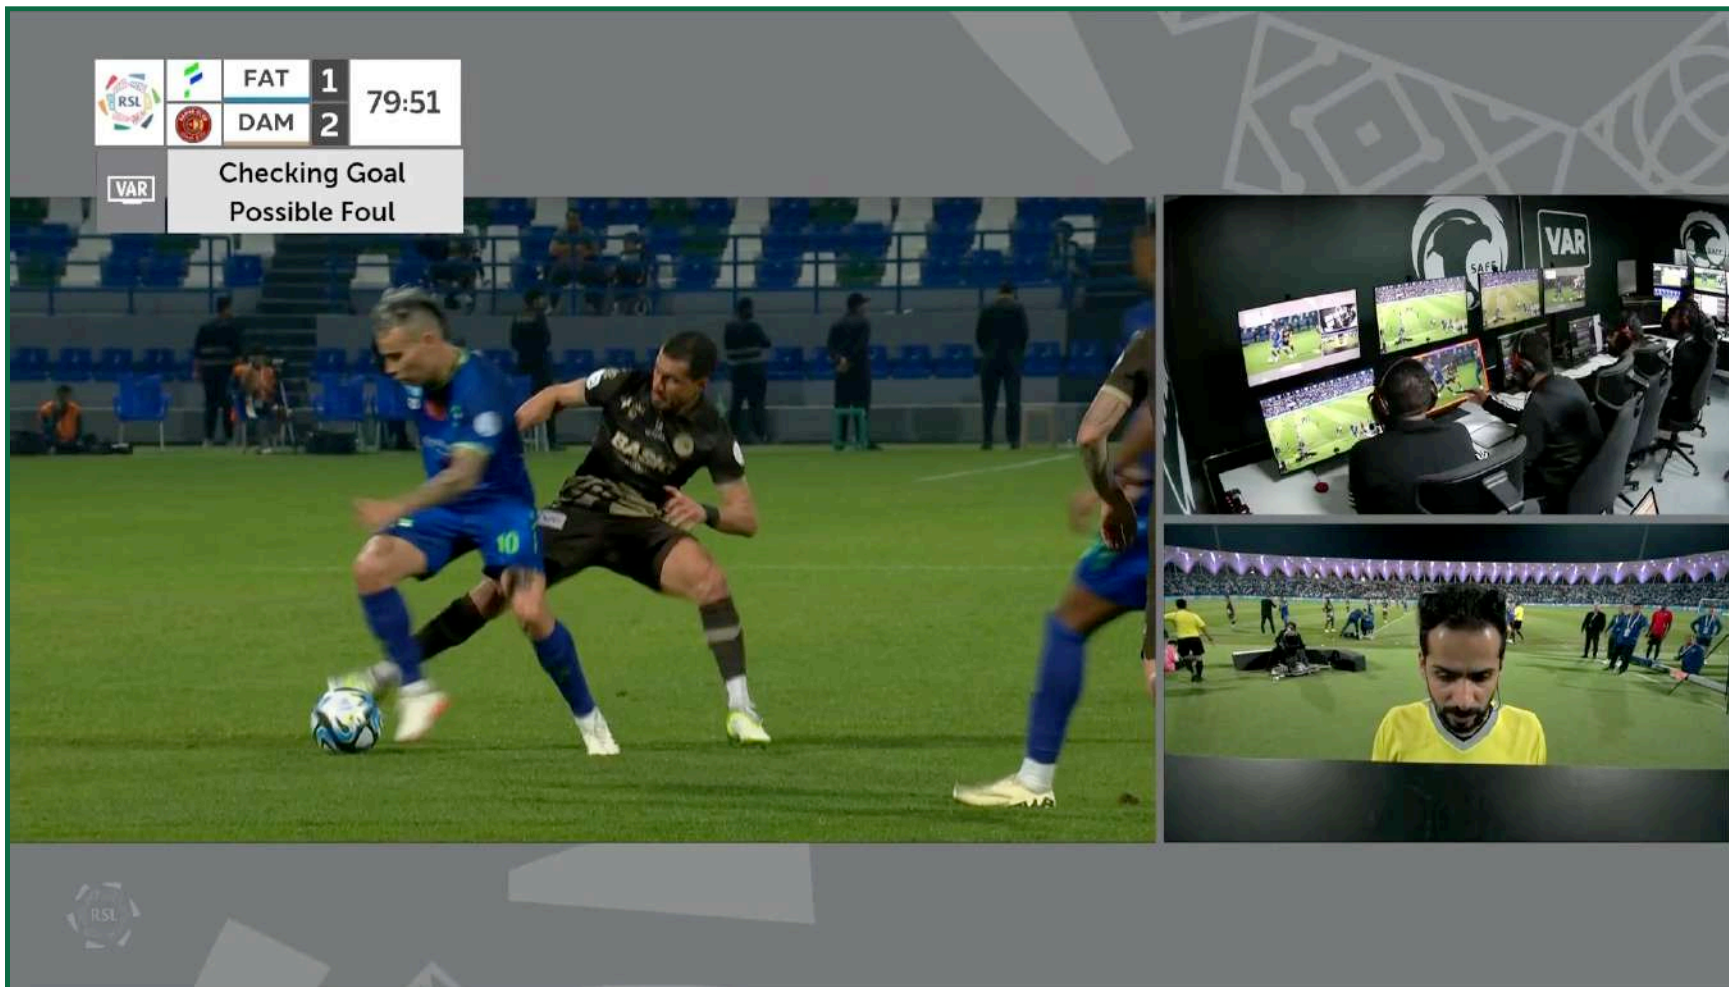

R-21-FATEH-DAMAC-GOAL-APP/FK-OFR-CD

CLIP