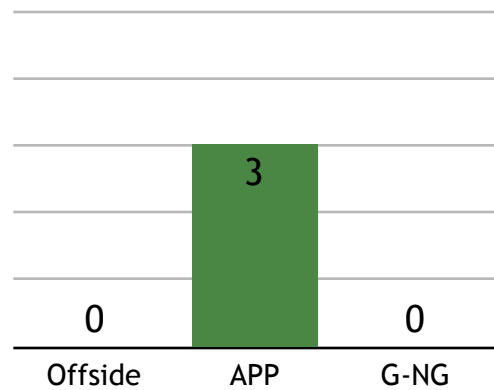

SAFF REFEREEING

REFEREEING REPORT
ROSHN SAUDI LEAGUE 23/24 R21 (9 MATCHES)

الاتحاد السعودي لكرة القدم
SAUDI ARABIAN FOOTBALL FEDERATION

VAR REVIEWS: On-Field Review (OFR) & Factual (VARO)

Matches	9
VAR Reviews	10
Intervention/Match	1,11
Factual Decisions	0
OFR	10

REFEREE FOLLOWS OFR
RECOMMENDATION TO CHANGE?

Changed (CD)	10
Maintained (MD)	0

VAR REVIEWS (TOPICS)

GOAL
30 %

DRC
20 %

PAI
50 %

TIME ANALYSIS: VAR REVIEWS Duration Avg.

Avg. 02:41