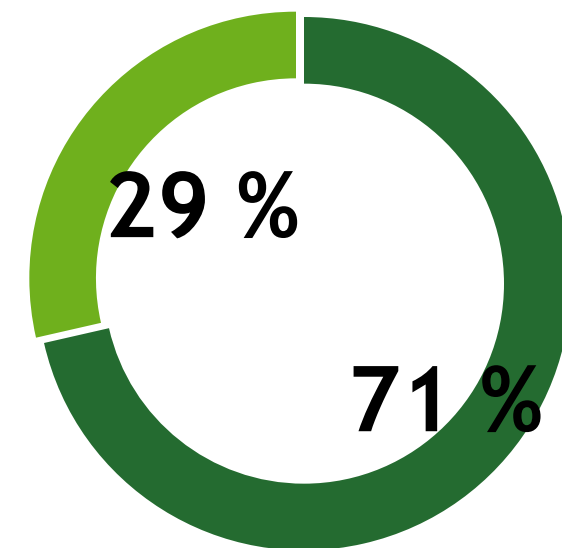

SAFF REFEREEING

REFEREEING REPORT
ROSHN SAUDI LEAGUE 23/24 R30 (9 MATCHES)

الاتحاد السعودي لكرة القدم
SAUDI ARABIAN FOOTBALL FEDERATION

VAR REVIEWS: On-Field Review (OFR) & Factual (VARO)

Matches	9
VAR Reviews	7
Intervention/Match	0,77
Factual Decisions	0
OFR	7

REFEREE FOLLOWS OFR RECOMMENDATION TO CHANGE?

Changed (CD)	5
Maintained (MD)	2

VAR REVIEWS (TOPICS)

DRC
71 %

PAI
29 %

TIME ANALYSIS: VAR REVIEWS Duration Avg.

Avg. 02:15

LIST OF VAR REVIEWS R30 23/24

VAR
Checking Possible Red Card
Violent Conduct

RSL	الفتح	1	53:34
RSL	الرياض	0	

The main image shows a football match in progress. A player in a blue jersey (number 37) is sliding on the grass, having just kicked the ball. A player in a white jersey (number 5) is on the ground nearby. In the background, another player in a white jersey is visible. The VAR overlay is positioned in the top left corner of the video frame. To the right of the main action, there are two smaller inset images: the top one shows the VAR control room with several monitors displaying the match and a VAR official; the bottom one shows a close-up of a VAR official wearing a headset and an orange shirt, looking at the field.