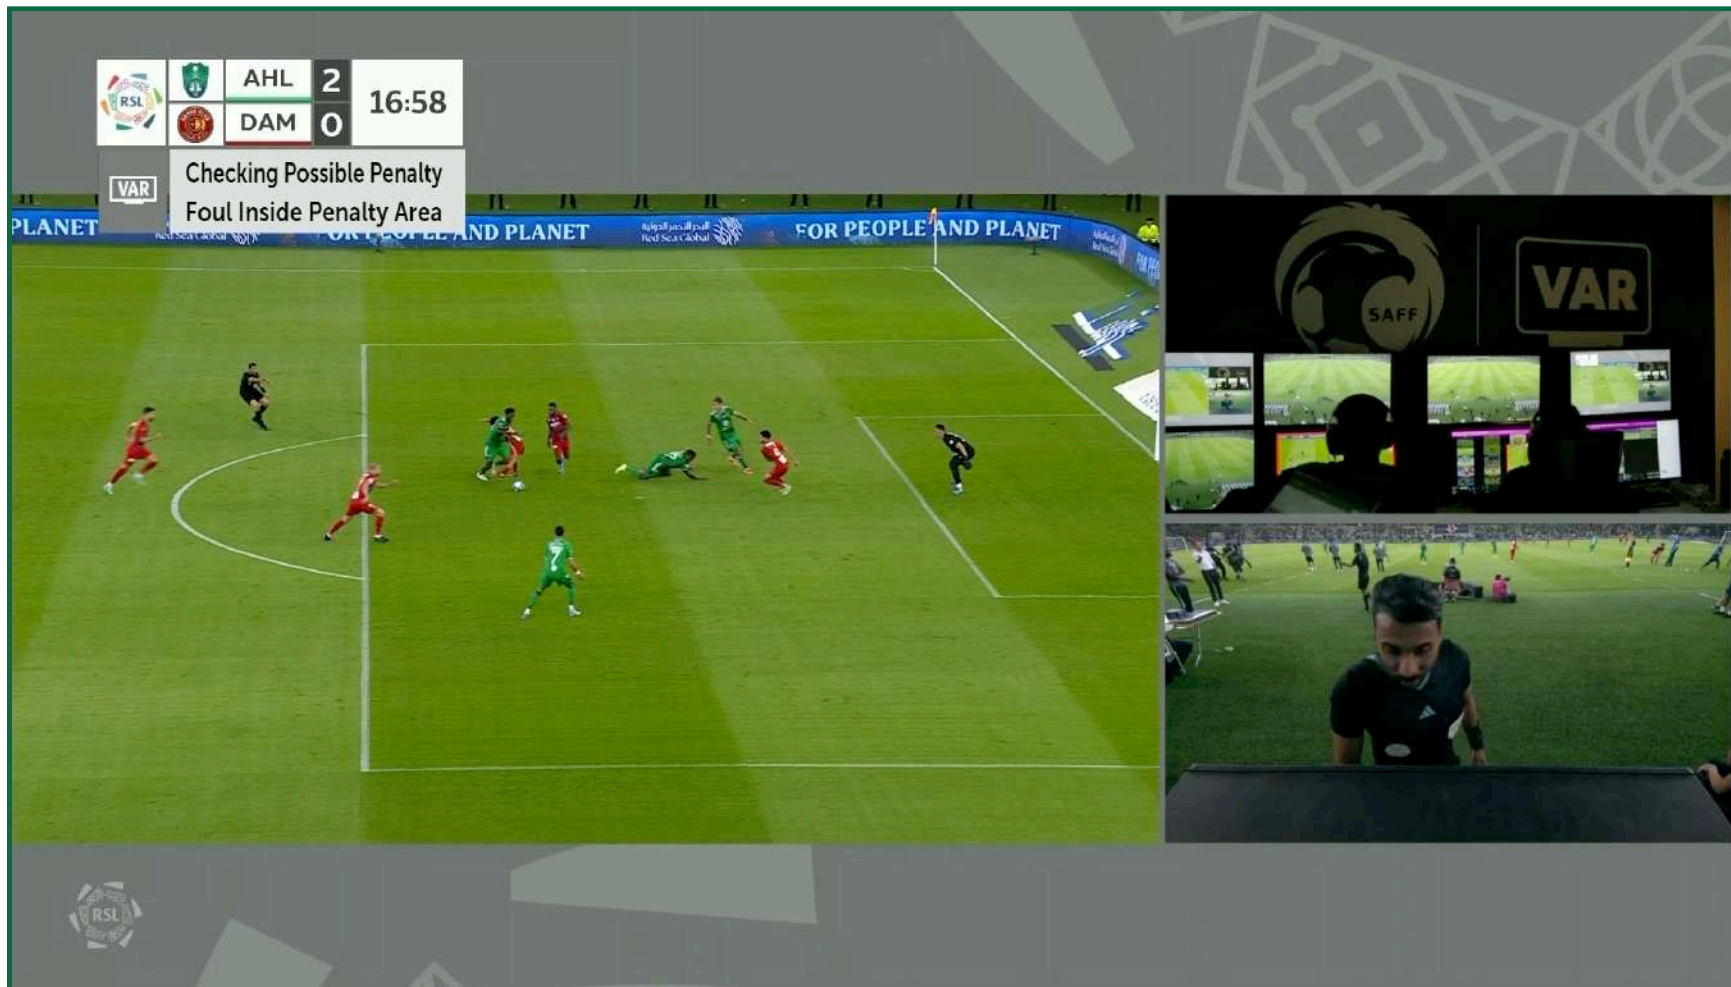

R-30-AHLI-DAMAC-PAI-CHA-OFR-CD

CLIP