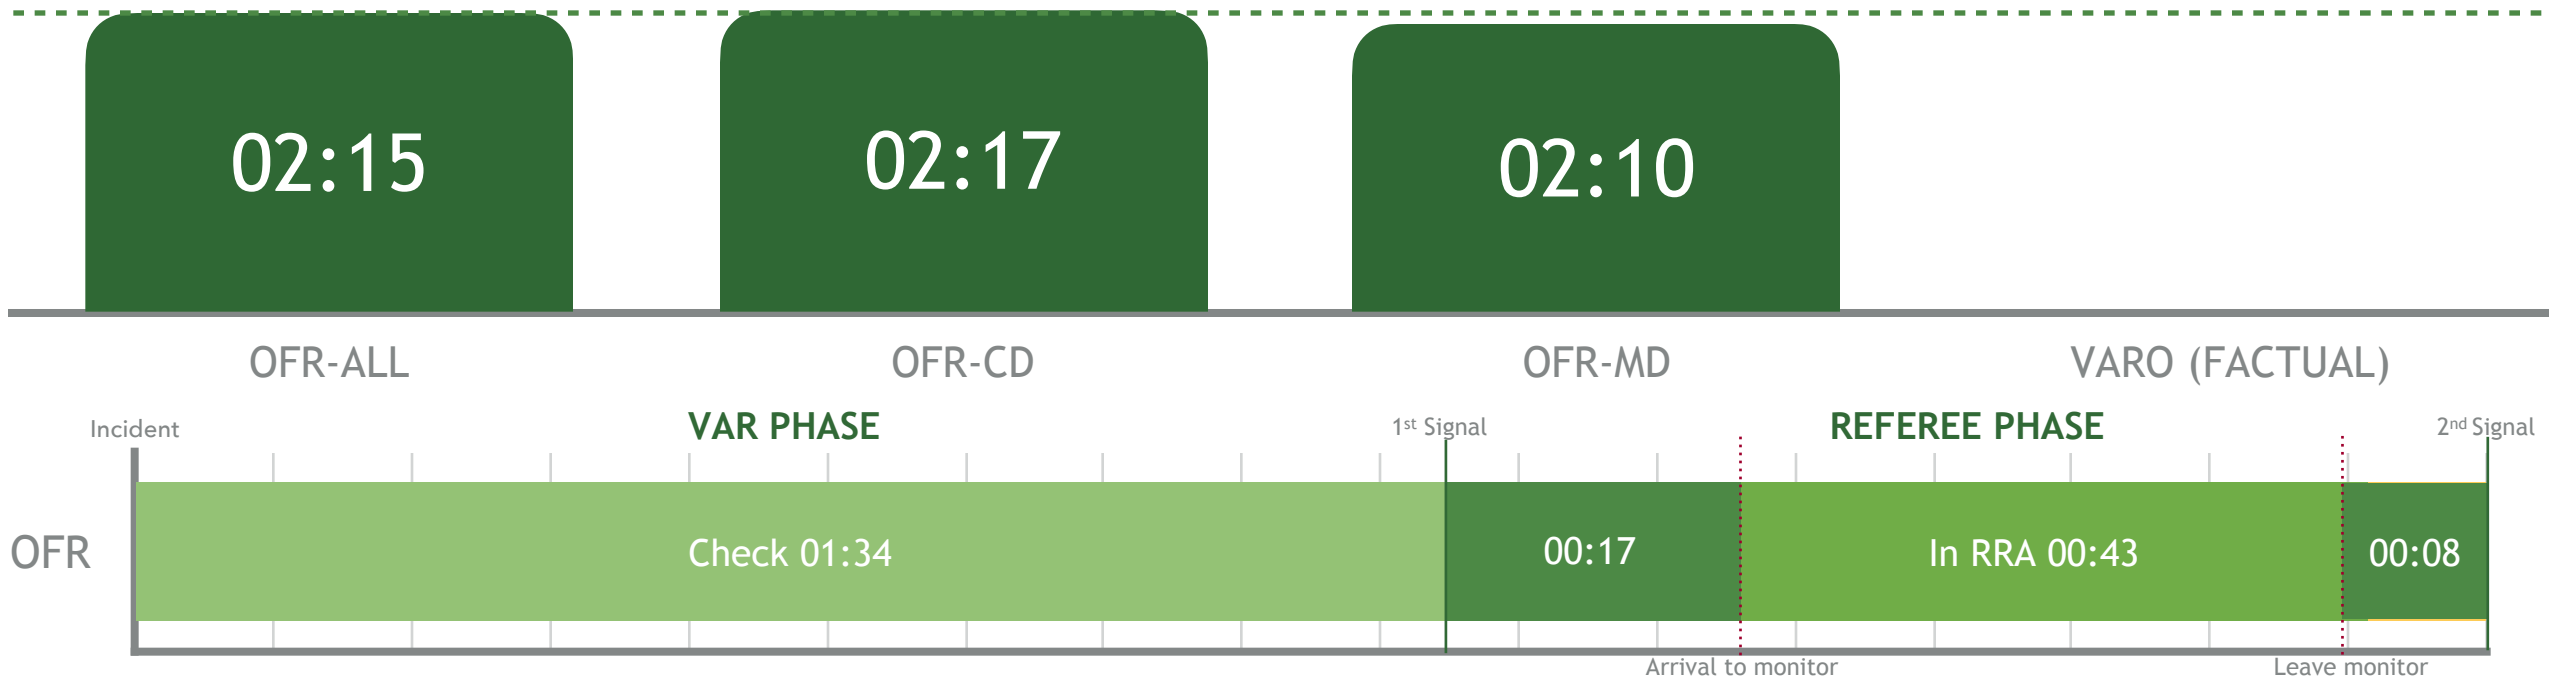

REFEREE FOLLOWS OFR RECOMMENDATION TO CHANGE?

Changed (CD)	5
Maintained (MD)	2

VAR REVIEWS (TOPICS)

DRC
71 %

PAI
29 %

TIME ANALYSIS: VAR REVIEWS Duration Avg.

Avg. 02:15

LIST OF VAR REVIEWS R30 23/24

VAR
Checking Possible Red Card
Violent Conduct

RSL	الفتح	1	53:34
RSL	الرياض	0	

The main image shows a football match in progress. A player in a blue jersey (number 37) is sliding on the grass, having just kicked the ball. A player in a white jersey (number 5) is on the ground nearby. In the background, another player in a white jersey is visible. The VAR overlay is positioned in the top left corner of the video frame. To the right of the main action, there are two smaller inset images: the top one shows the VAR control room with several monitors displaying the match and a VAR official; the bottom one shows a close-up of a VAR official wearing a headset and an orange shirt, looking at the field.