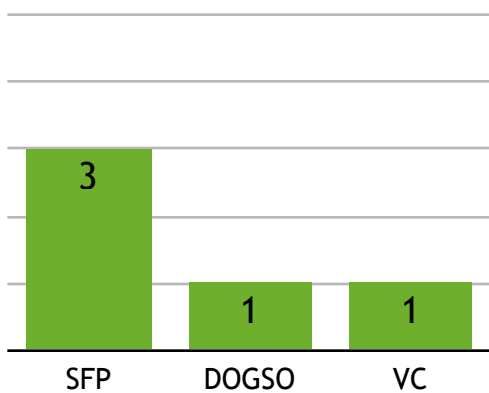

SAFF REFEREEING

REFEREEING REPORT
ROSHN SAUDI LEAGUE 23/24 R30 (9 MATCHES)

الاتحاد السعودي لكرة القدم
SAUDI ARABIAN FOOTBALL FEDERATION

VAR REVIEWS: On-Field Review (OFR) & Factual (VARO)

Matches	9
VAR Reviews	7
Intervention/Match	0,77
Factual Decisions	0
OFR	7

REFEREE FOLLOWS OFR RECOMMENDATION TO CHANGE?

Changed (CD)	5
Maintained (MD)	2

VAR REVIEWS (TOPICS)

DRC
71 %

PAI
29 %

TIME ANALYSIS: VAR REVIEWS Duration Avg.

Avg. 02:15

LIST OF VAR REVIEWS R30 23/24

VAR
Checking Possible Red Card
Violent Conduct

RSL	الفتح	1	53:34
RSL	الرياض	0	

The main image shows a football match in progress. A player in a blue jersey (number 37) is sliding on the grass, having just kicked the ball. A player in a white jersey (number 5) is on the ground nearby. In the background, another player in a white jersey is visible. The VAR overlay is positioned in the top left corner of the video frame. To the right of the main action, there are two smaller inset images: the top one shows the VAR control room with several monitors displaying the match and a VAR official; the bottom one shows a close-up of a VAR official wearing a headset and an orange shirt, looking at the field.