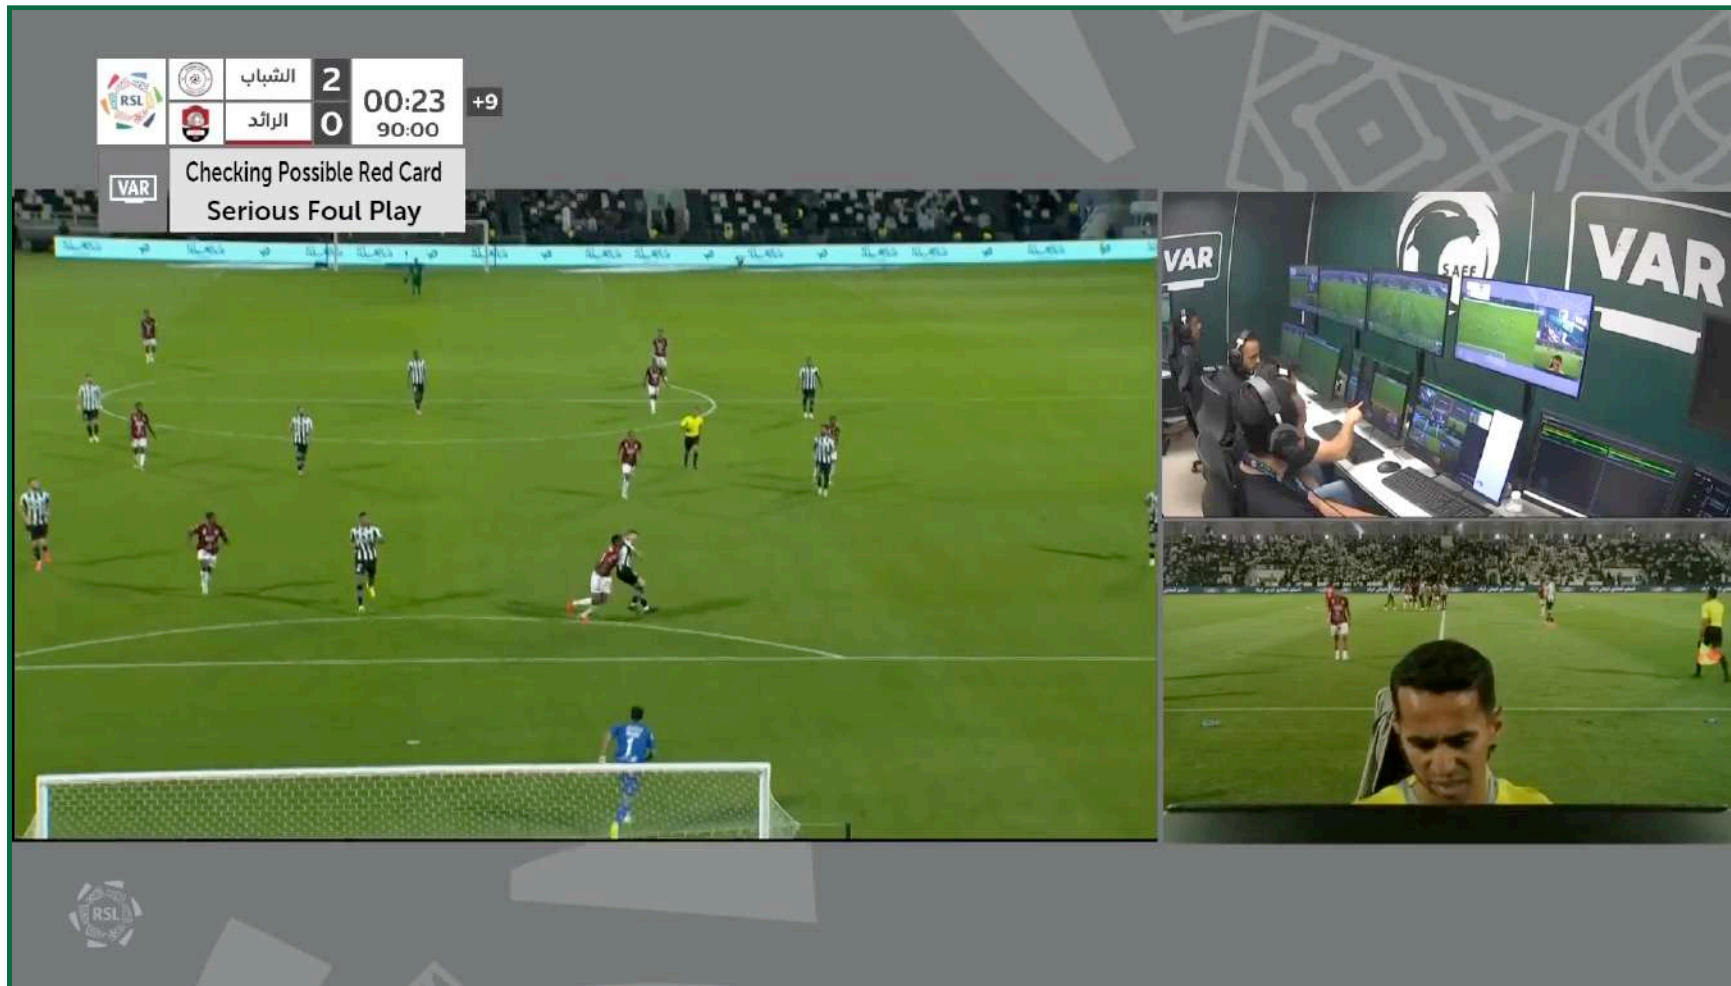

VAR
Checking Possible Red Card
Violent Conduct

RSL	الفتح	1	53:34
RSL	الرياض	0	

The main image shows a football match in progress. A player in a blue jersey (number 37) is sliding on the grass, having just kicked the ball. A player in a white jersey (number 5) is on the ground nearby. In the background, another player in a white jersey is visible. The VAR overlay is positioned in the top left corner of the video frame. To the right of the main action, there are two smaller inset images: the top one shows the VAR control room with several monitors displaying the match and a VAR official; the bottom one shows a close-up of a VAR official wearing a headset and an orange shirt, looking at the field.

R-30-HAZEM-OKHDOOD-DRC-VC-OFR-CD

CLIP

		HAZ	0	64:57
	OKH	0		

VAR
Checking Possible Red Card
Serious Foul Play

RSL

R-30-SHABAB-RAED-DRC-SFP_IUA-OFR-MD

CLIP

R-30-SHABAB-RAED-DRC-SFP-OFR-CD