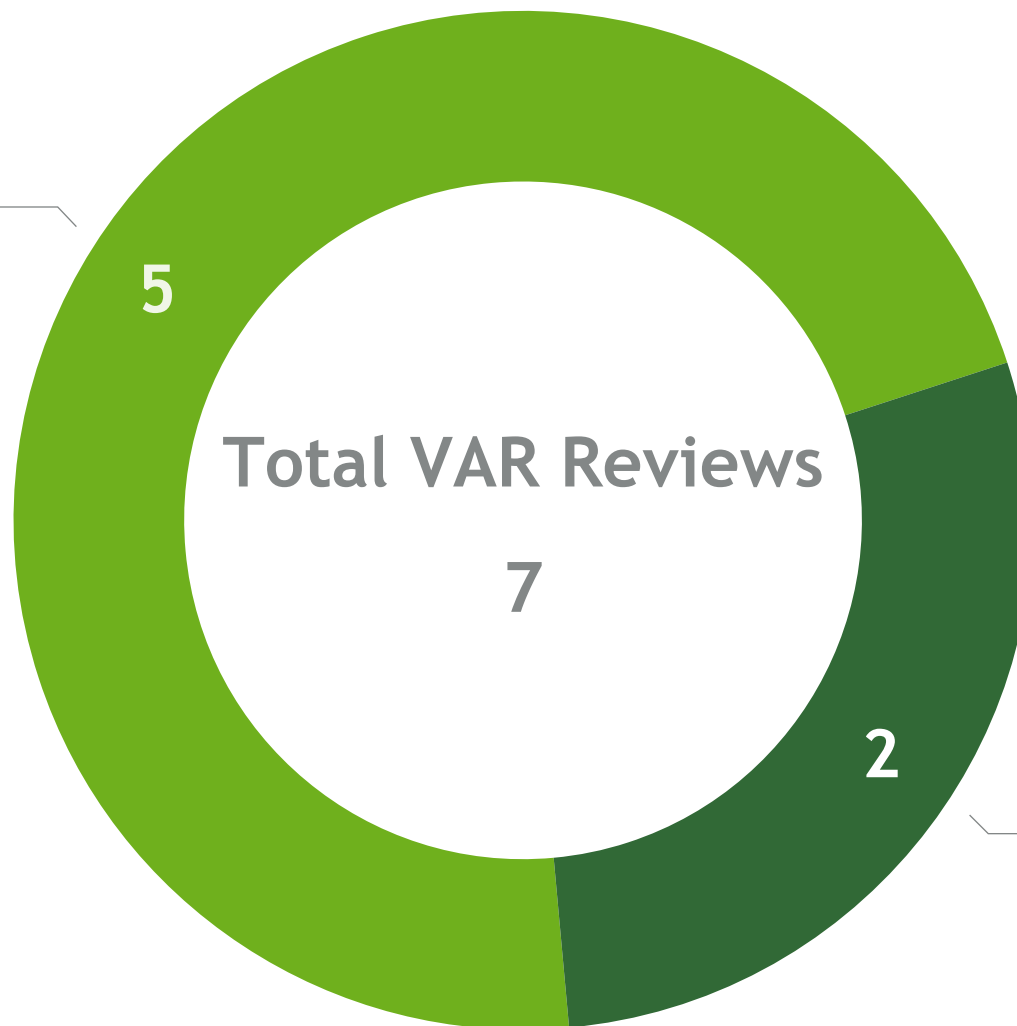

REFEREE FOLLOWS OFR RECOMMENDATION TO CHANGE?

Changed (CD)	5
Maintained (MD)	2

VAR REVIEWS (TOPICS)

DRC
71 %

PAI
29 %

TIME ANALYSIS: VAR REVIEWS Duration Avg.

Avg. 02:15

LIST OF VAR REVIEWS R30 23/24

VAR
Checking Possible Red Card
Violent Conduct

RSL	الفتح	1	53:34
RSL	الرياض	0	

The main image shows a football match in progress. A player in a blue jersey (number 37) is sliding on the grass, having just kicked the ball. A player in a white jersey (number 5) is on the ground nearby. In the background, another player in a white jersey is visible. The VAR overlay is positioned in the top left corner of the video frame. To the right of the main action, there are two smaller inset images: the top one shows the VAR control room with several monitors displaying the match and a VAR official; the bottom one shows a close-up of a VAR official wearing a headset and an orange shirt, looking at the field.